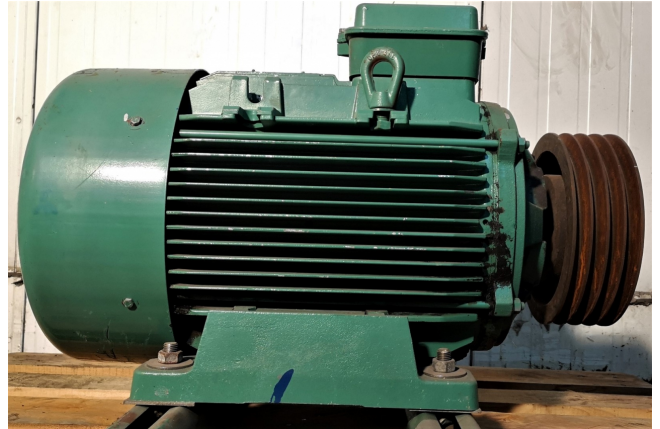

Leroy Somer LS 200

Specifications

Марка	Leroy Somer
тип	LS 200
kW	22
RPM	975
Size & Weight	740x380x500 mm (LxWxH)
50 Hz / 60 Hz	50
Stock	1

Description

Used Leroy Somer LS 200

Used Leroy Somer Ls200 electric motor with 22 kW and 975 RPM at 50 Hz.
Sizes: 740x380x500mm (LxWxH).
Weight: 200 kg.